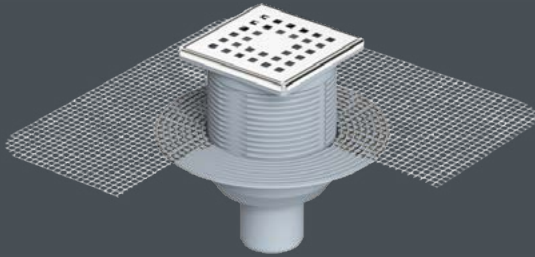

Ürün Kodu Code	Çıkış Çapı Outlet Diameter	Ebat Length	Renk Color	Koli İçi Adet Pieces in Box
EF-250-10-1	Ø50	10x10 cm	Satine	30
EF-270-10-1	Ø70	10x10 cm	Satine	30
EF-2100-10-1	Ø100	10x10 cm	Satine	30