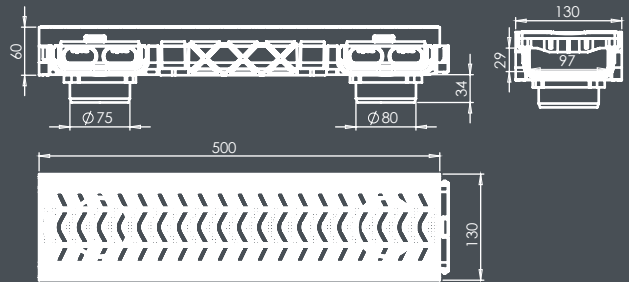

Uygulama Alanları

Plastik Kanalların Üzerine :
İsteğe Bağlı Sfero Izgara veya 304 Paslanmaz Izgara Kullanılabilir.
Yollar , Parklar , Havuz Kenarları , Spor Kompleksleri

Drenaj sistemlerine (döküm, kompozit, beton) ürünlere alternatif olarak, maliyeti düşük, montajı pratik, üç noktadan kilit sistemli, zemine montaj kolaylığı, vidalı sistem ayak yapısı ve A15 yük sınıfına uygun Plastik Drenaj Kanalları estetik yapıdaki dizaynı ile kanal projelerinizde eşsiz bir çözüm sunar.

Drainage systems (casting, composite, concrete) as an alternative to the cost, low in cost, practical three-point lock system, easy to install on the floor, screw system foot structure and A15 load class Plastic drainage channels in accordance with the aesthetic design offers a unique solution in your channel projects .