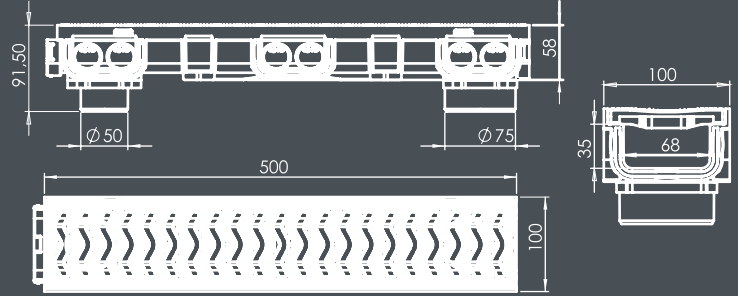

Uygulama Alanları

Plastik Kanalların Üzerine :
İsteğe Bağlı Sfero Izgara veya 304 Paslanmaz Izgara Kullanılabilir.
Yollar , Parklar , Havuz Kenarları , Spor Kompleksleri

Drenaj sistemlerine (döküm, kompozit, beton) ürünlere alternatif olarak, maliyeti düşük, montajı pratik, üç noktadan kilit sistemli, zemine montaj kolaylığı, vidalı sistem ayak yapısı ve A15 yük sınıfına uygun Plastik Drenaj Kanalları estetik yapıdaki dizaynı ile kanal projelerinizde eşsiz bir çözüm sunar.

Drainage systems (casting, composite, concrete) as an alternative to the cost, low in cost, practical three-point lock system, easy to install on the floor, screw system foot structure and A15 load class Plastic drainage channels in accordance with the aesthetic design offers a unique solution in your channel projects .

Plastik Kanal Izgara 130x500x60

Plastic Channel Grid 130x500x60

Geniřlik / Width : 130 mm
Yükseklik / Height : 60 Mm
Uzunluk / Length : 500 Mm

Ürün Kodu Code	Malzeme Material	G	B	H	Y	A
EPP-13-6	Hafif Yük lightload	130	500	60	50	70