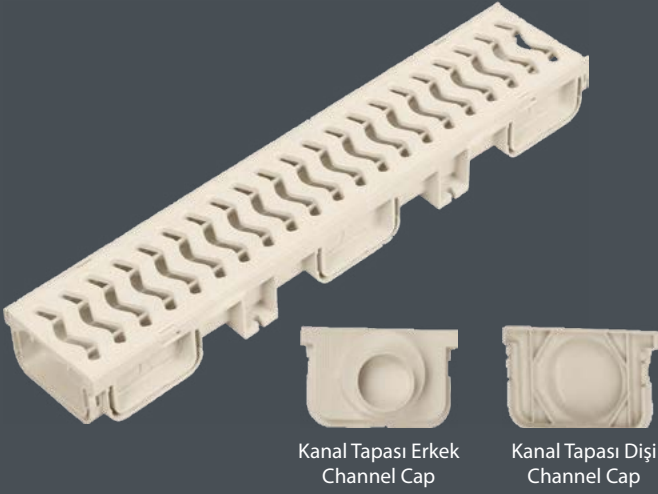

Plastik Kanal Izgara 100x500x50

Plastic Channel Grid 100x500x50

Geniřlik / Width : 100 mm
Yükseklik / Height : 60 Mm
Uzunluk / Length : 500 Mm

Ürün Kodu Code	Malzeme Material	G	B	H	Y	A
EPP-10-6	Hafif Yük lightload	100	500	60	32	70

Kanal Tapası Erkek
Channel Cap

Kanal Tapası Diři
Channel Cap